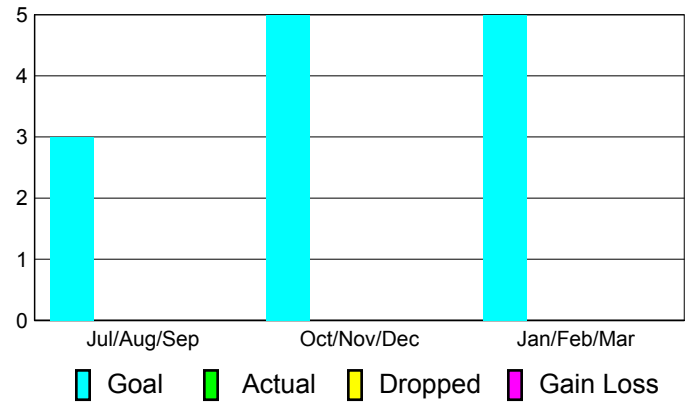

Membership Results 2010-2011

Goal, New, Dropped, Gain/Loss

Comparison of Membership Gain/Loss

Current Year Compared to the Previous Year