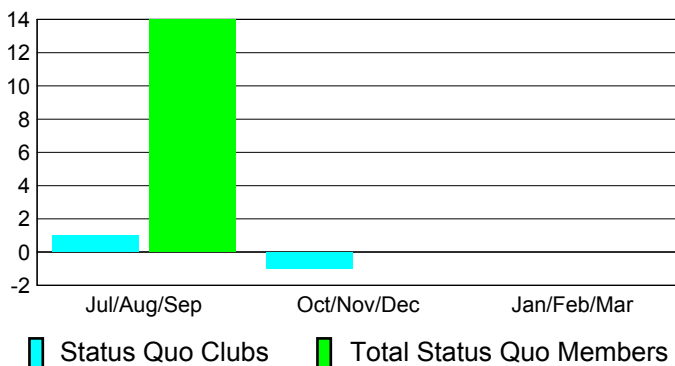

Month	New Club Goal	Actual New Clubs	Actual Dropped Clubs	Gain/Loss of Clubs	Gain/Loss of Clubs
Jul/Aug/Sep	0	0	-1	-1	0
Oct/Nov/Dec	0	0	1	1	0
Jan/Feb/Mar	1	0	0	0	0
Totals	1	0	0	0	0

Club Results 2010-2011

Goal, New, Dropped, Gain/Loss

Comparison of Club Gain/Loss

Current Year Compared to the Previous Year

YTD Status Quo Clubs 2010-2011

Status Quo Clubs Compared to Status Quo Members

MEMBERSHIP

**Membership Results
2010-2011**