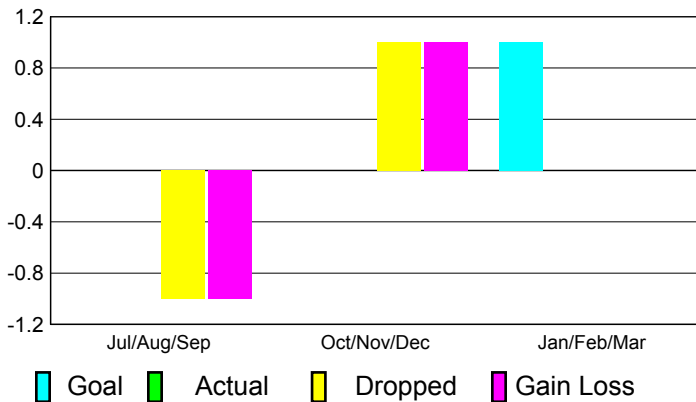

2010-2011 GMT Reports for District (or Undistricted) **District 204 CNMI**

GMT: Doctor DATUK K NAGARATN. Location: CNMI

GMT CA: 5

CLUBS

**Club Results
2010-2011**

**Clubs
2009-2010**

Month	New Club Goal	Actual New Clubs	Actual Dropped Clubs	Gain/Loss of Clubs	Gain/Loss of Clubs
Jul/Aug/Sep	0	0	-1	-1	0
Oct/Nov/Dec	0	0	1	1	0
Jan/Feb/Mar	1	0	0	0	0
Totals	1	0	0	0	0

Club Results 2010-2011

Goal, New, Dropped, Gain/Loss

Comparison of Club Gain/Loss

Current Year Compared to the Previous Year