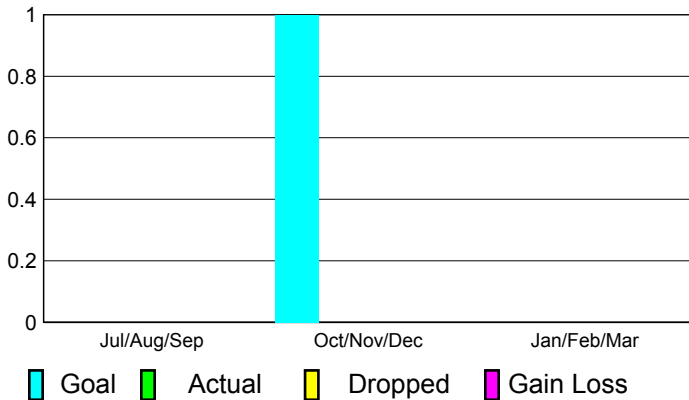

2010-2011 GMT Reports for District (or Undistricted) **District 204 MICRONESIA**

GMT: **Doctor DATUK K NAGARATN**. Location: **MICRONESIA**

GMT CA: **5**

CLUBS

Club Results
2010-2011

Clubs
2009-2010

Month	New Club Goal	Actual New Clubs	Actual Dropped Clubs	Gain/Loss of Clubs	Gain/Loss of Clubs
Jul/Aug/Sep	0	0	0	0	0
Oct/Nov/Dec	1	0	0	0	0
Jan/Feb/Mar	0	0	0	0	0
Totals	1	0	0	0	0

Club Results 2010-2011

Goal, New, Dropped, Gain/Loss

Comparison of Club Gain/Loss

Current Year Compared to the Previous Year