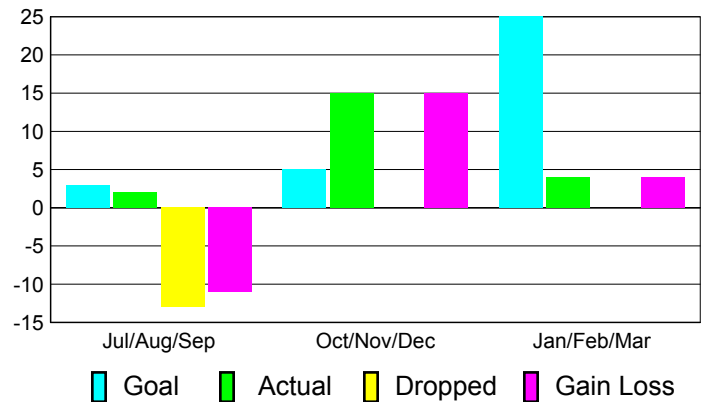

Membership Results 2010-2011

Goal, New, Dropped, Gain/Loss

Comparison of Membership Gain/Loss

Current Year Compared to the Previous Year