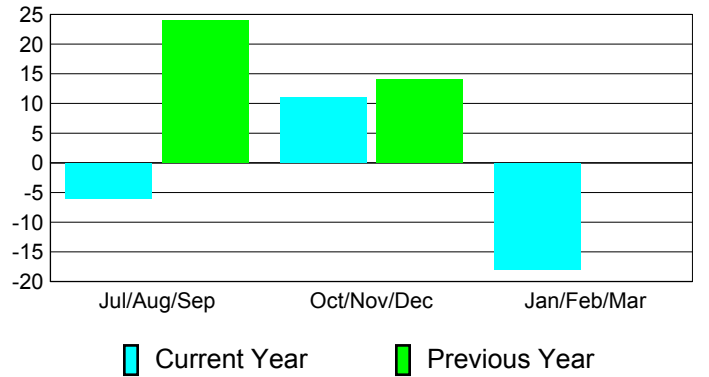

**Membership Results
2010-2011**

**Membership
2009-2010**

Month	Net Memb Goal	Actual New Memb	Actual Dropped Memb	Gain/Loss of Memb	Gain/Loss of Memb
Jul/Aug/Sep	17	3	-9	-6	24
Oct/Nov/Dec	5	17	-6	11	14
Jan/Feb/Mar	10	1	-19	-18	0
Totals	32	21	-34	-13	38

Membership Results 2010-2011

Goal, New, Dropped, Gain/Loss

Comparison of Membership Gain/Loss

Current Year Compared to the Previous Year

Gender Comparison 2010-2011

Jul/Aug/Sep

Oct/Nov/Dec

Jan/Feb/Mar