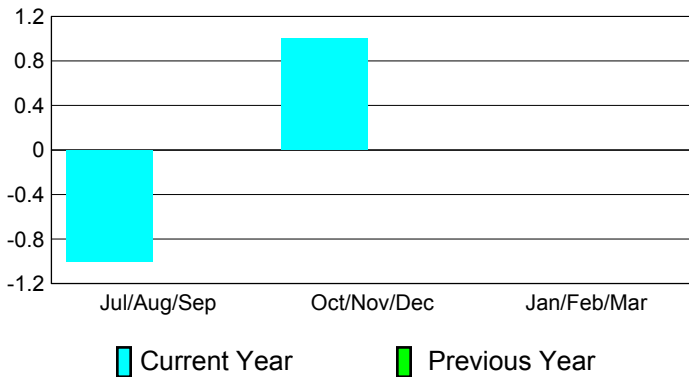

Month	New Club Goal	Actual New Clubs	Actual Dropped Clubs	Gain/Loss of Clubs	Gain/Loss of Clubs
Jul/Aug/Sep	0	0	-1	-1	0
Oct/Nov/Dec	0	0	1	1	0
Jan/Feb/Mar	1	0	0	0	0
Totals	1	0	0	0	0

Club Results 2010-2011

Goal, New, Dropped, Gain/Loss

Comparison of Club Gain/Loss

Current Year Compared to the Previous Year

YTD Status Quo Clubs 2010-2011

Status Quo Clubs Compared to Status Quo Members

MEMBERSHIP

**Membership Results
2010-2011**