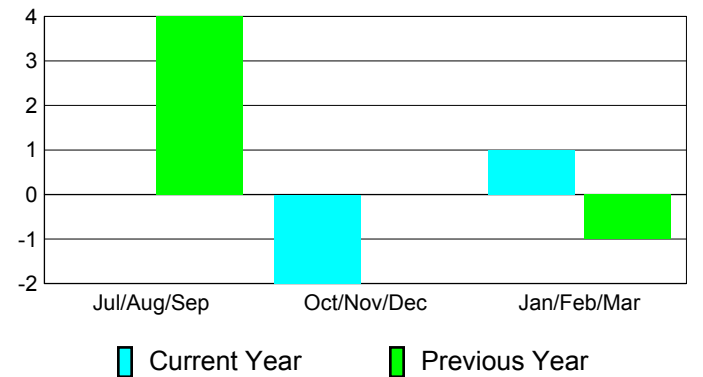

Goal, New, Dropped, Gain/Loss

Comparison of Club Gain/Loss

Current Year Compared to the Previous Year

YTD Status Quo Clubs 2010-2011

Status Quo Clubs Compared to Status Quo Members

MEMBERSHIP

Membership Results
2010-2011

Membership
2009-2010

Month	Net Memb Goal	Actual New Memb	Actual Dropped Memb	Gain/Loss of Memb	Gain/Loss of Memb
Jul/Aug/Sep	2	0	0	0	4
Oct/Nov/Dec	25	0	-2	-2	0
Jan/Feb/Mar	5	2	-1	1	-1
Totals	32	2	-3	-1	3

Membership Results 2010-2011

Goal, New, Dropped, Gain/Loss

Comparison of Membership Gain/Loss

Current Year Compared to the Previous Year

Gender Comparison 2010-2011

Jul/Aug/Sep

Oct/Nov/Dec

Jan/Feb/Mar