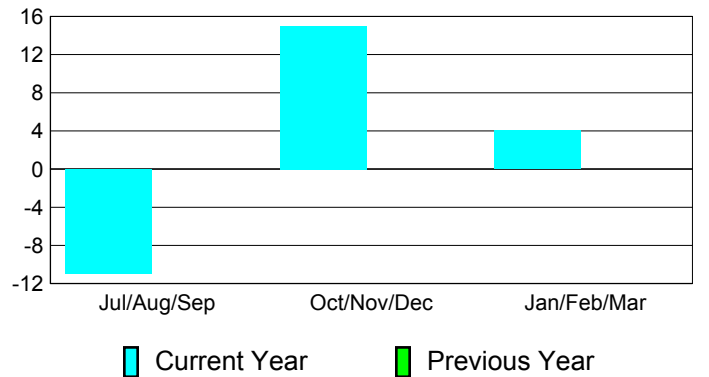

Goal, New, Dropped, Gain/Loss

Comparison of Club Gain/Loss

Current Year Compared to the Previous Year

YTD Status Quo Clubs 2010-2011

Status Quo Clubs Compared to Status Quo Members

MEMBERSHIP

**Membership Results
2010-2011**

**Membership
2009-2010**

Month	Net Memb Goal	Actual New Memb	Actual Dropped Memb	Gain/Loss of Memb	Gain/Loss of Memb
Jul/Aug/Sep	3	2	-13	-11	0
Oct/Nov/Dec	5	15	0	15	0
Jan/Feb/Mar	25	4	0	4	0
Totals	33	21	-13	8	0

Membership Results 2010-2011

Goal, New, Dropped, Gain/Loss

Comparison of Membership Gain/Loss

Current Year Compared to the Previous Year

Gender Comparison 2010-2011

Jul/Aug/Sep

Oct/Nov/Dec

Jan/Feb/Mar