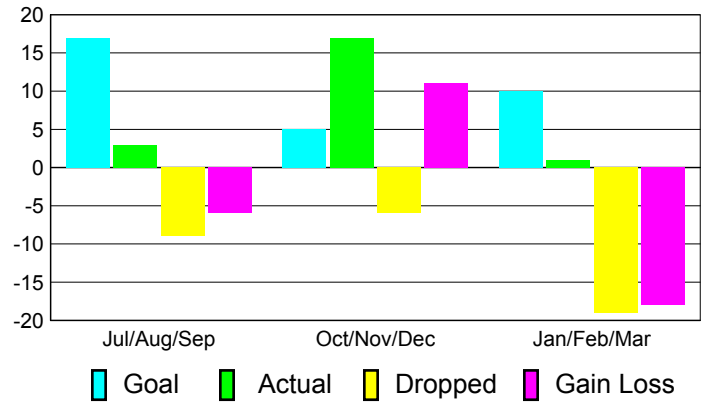

Membership Results 2010-2011

Goal, New, Dropped, Gain/Loss

Comparison of Membership Gain/Loss

Current Year Compared to the Previous Year