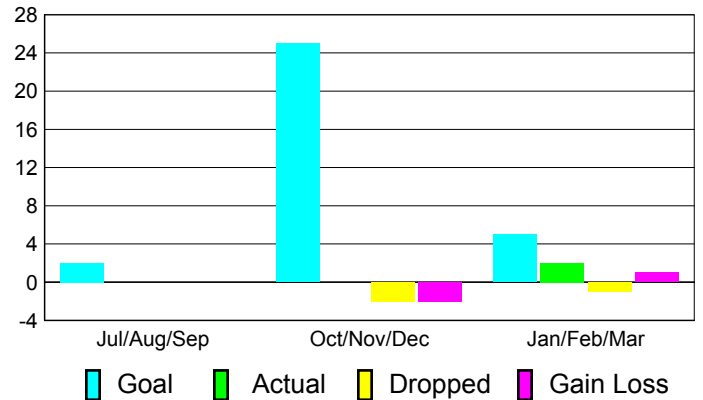

Membership Results 2010-2011

Goal, New, Dropped, Gain/Loss

Comparison of Membership Gain/Loss

Current Year Compared to the Previous Year